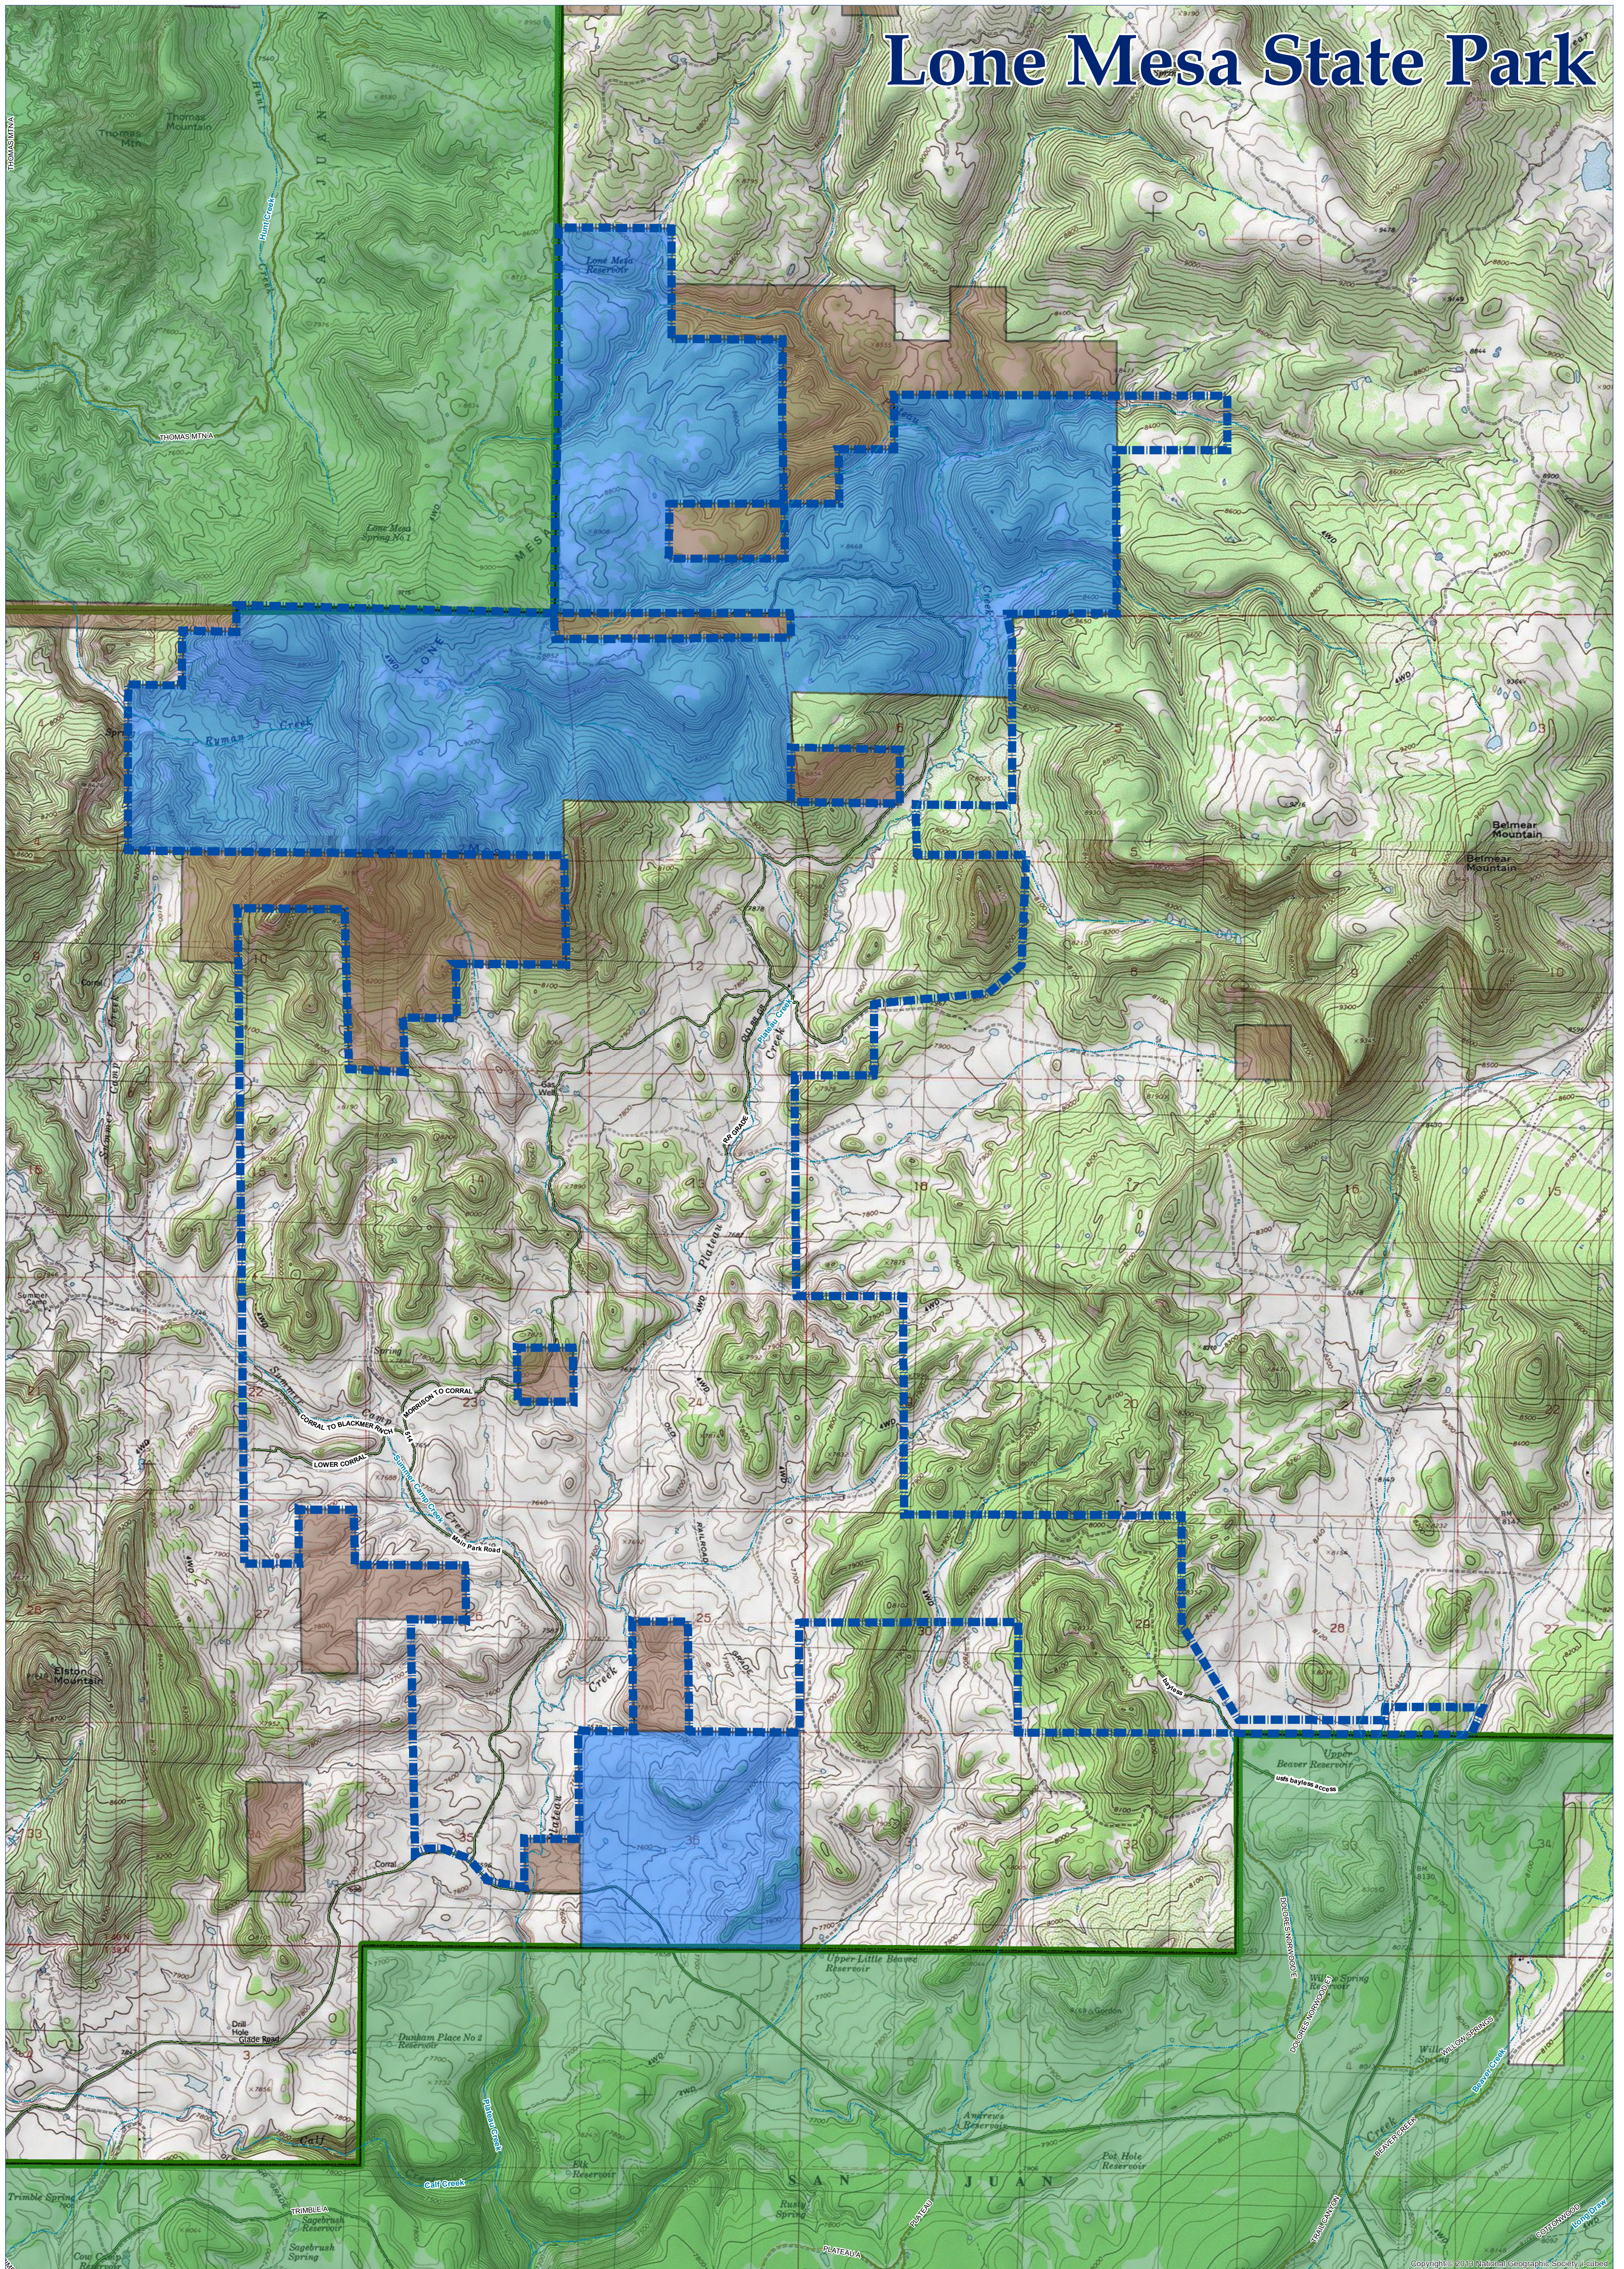

Lone Mesa State Park

Lone Mesa SP
National Forest Boundary

BLM   **STATE**   **USFS**
Main Roads   **2-Track/Closed?**   **Passenger Car**
High Clearance