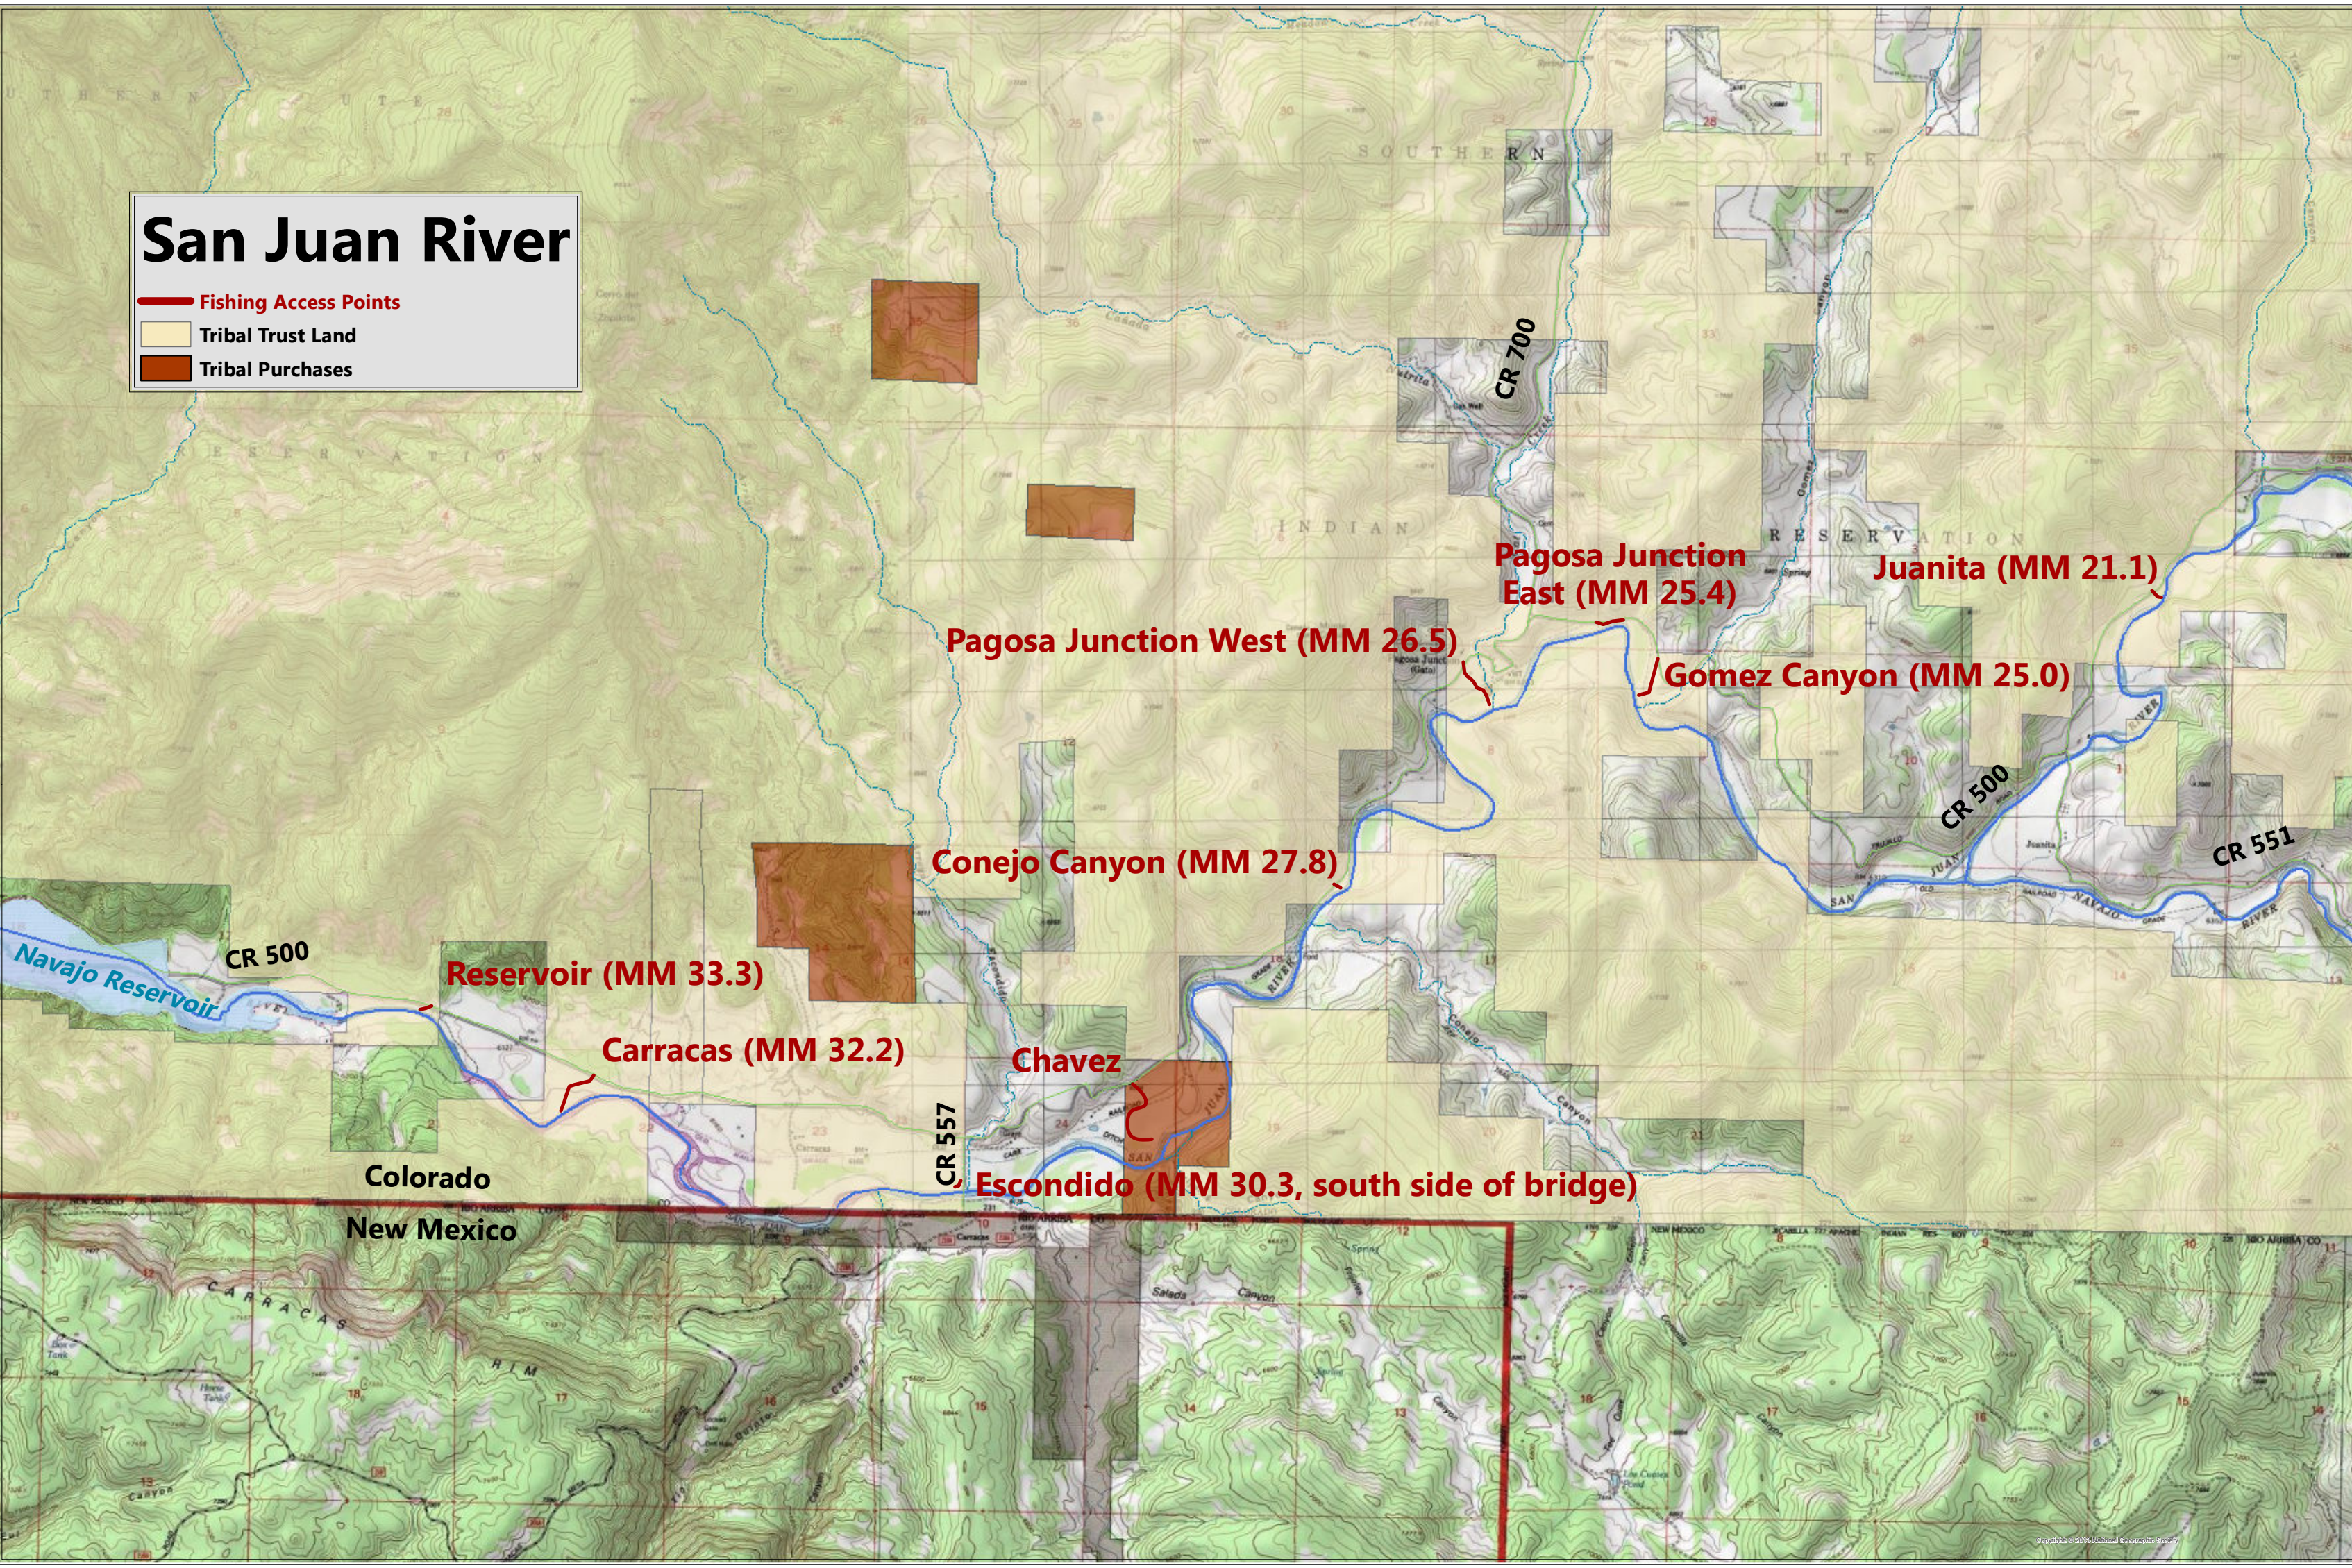

# San Juan River

-  Fishing Access Points
-  Tribal Trust Land
-  Tribal Purchases

Pagosa Junction West (MM 26.5)

Pagosa Junction East (MM 25.4)

Juanita (MM 21.1)

Gomez Canyon (MM 25.0)

Conejo Canyon (MM 27.8)

Reservoir (MM 33.3)

Carracas (MM 32.2)

Chavez

Escondido (MM 30.3, south side of bridge)

Colorado  
New Mexico